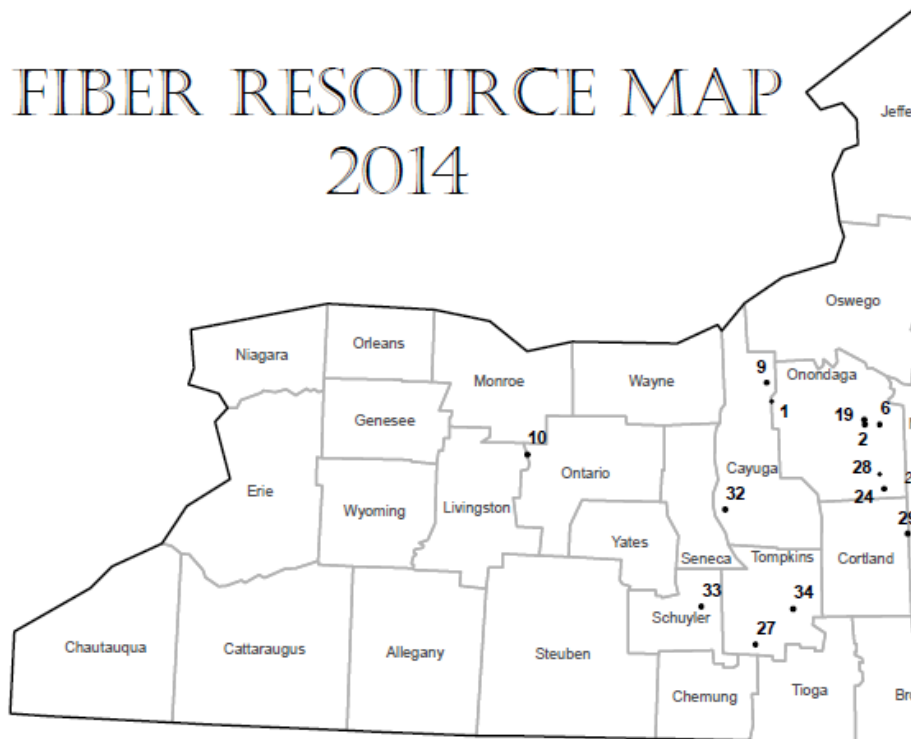

FIBER RESOURCE MAP 2014

Member not depicted on map:

(14) Kent Nutrition Group, Muscatine, IA.
See local stores for products.